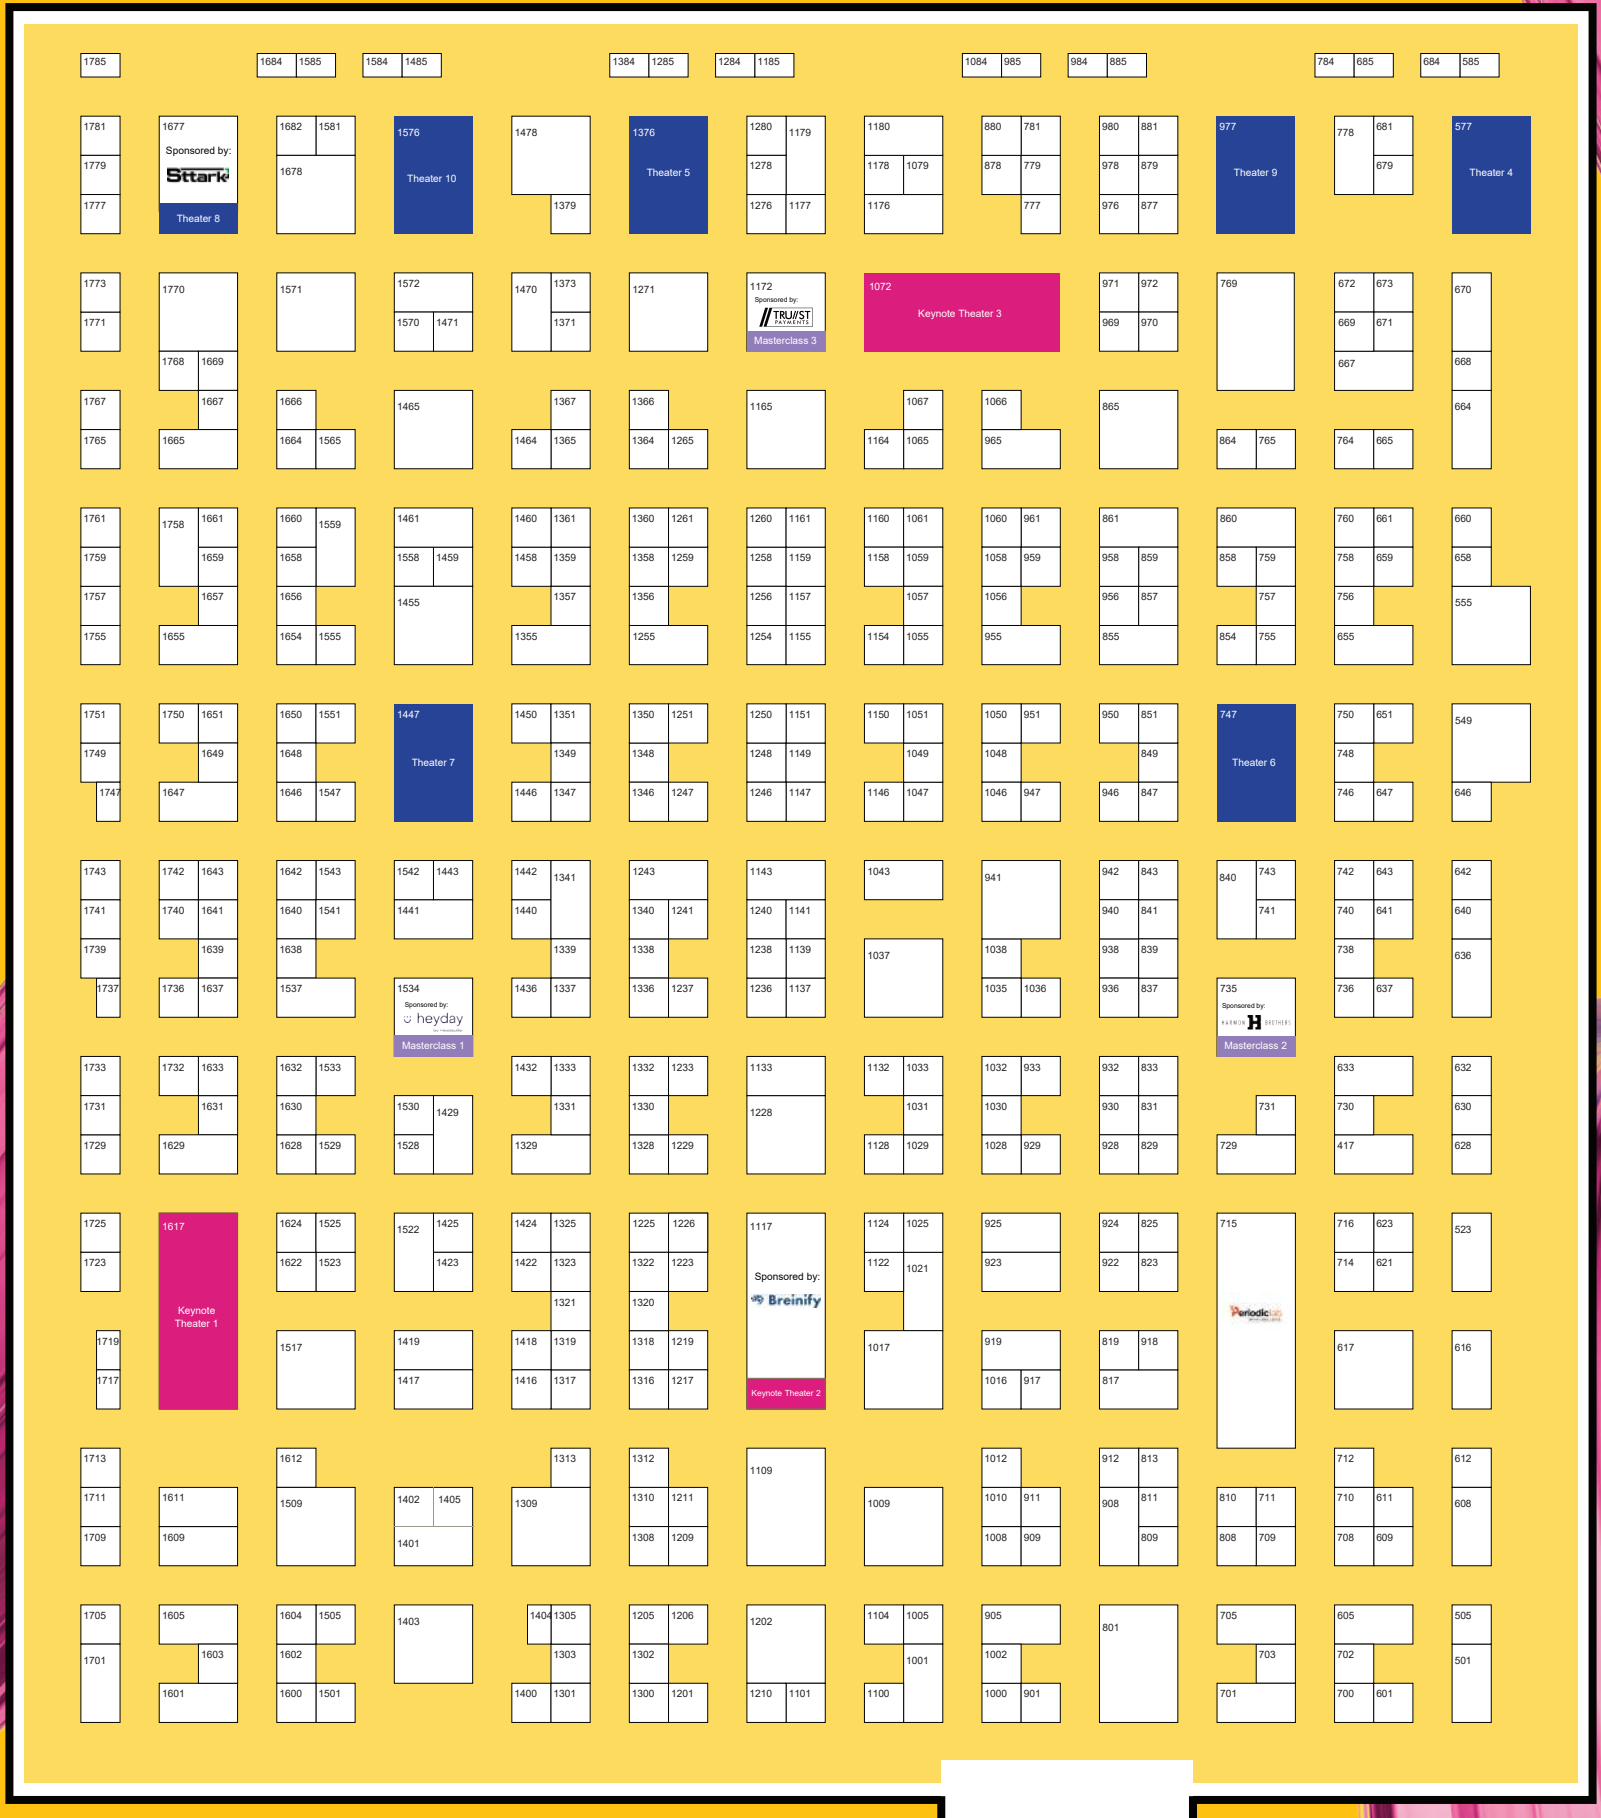

FLOORPLAN

- Keynote Theater
- Seminar Theater
- Masterclass

↑
ENTRANCE

**JAVITS
CENTER
NEW
YORK
SEPT
29 & 30
2022**

White Label
— WORLD EXPO —

RUNNING ALONGSIDE:

**Private
Label**
WORLD EXPO

CBD & HEMP
— WHOLESALE WORLD —

SHOW SPONSOR:

GRAVITIQ